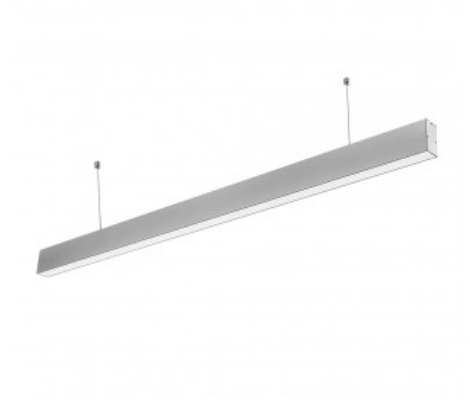

OPTONICA

Suspendido LED Lineal Cuerpo Gris

Potencia **Color de luz**

• 40W

Luz blanca

Stamps

Especificación técnica

Número de catálogo	5374
Brand	Optonica
Product Code	LN40-A1
Power	40W
Energy Consumption	40 kWh/1000h
Input voltage	AC200-240V
Flux	3400 lm
FLUX per watt	85m/W
IP	20
Dimmable	No
Correlated Color Temperature	6000K
Light Color	Luz blanca
EAN Code	3800156653740
Energy Efficiency Label	F
Beam angle	120º
Power Factor	0.9

On/Off Cycles	25 000x
Instant On	0.1s
Material	Aluminium
Operating Frequency	50-60 Hz
Temperature	-20°C / +40°C
Ra ≥	80
Life span	25 000 Hours
Color Code	860
Body Color	Silver
Lumen maintenance at end of service life	70%
Size of product	1200x35x67 mm
Size of package	1430x80x45 mm
Items per pack	1
Items per box	12
Color Of The Shell	Silver
Gross weight	1,810 kg
Net weight	1,670 kg
Warranty	2 Years