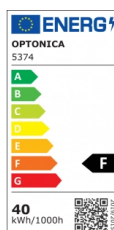

OPTONICA

Suspendido LED Lineal Cuerpo Gris

Potencia **Color de luz**

• 40W

Luz blanca

Stamps

Especificación técnica

Número de catálogo	5374
Brand	Optonica
Product Code	LN40-A1
Power	40W
Energy Consumption	40 kWh/1000h
Input voltage	AC200-240V
Flux	3400 lm
FLUX per watt	85m/W
IP	20
Dimmable	No
Correlated Color Temperature	6000K
Light Color	Luz blanca
EAN Code	3800156653740
Energy Efficiency Label	F
Beam angle	120º
Power Factor	0.9

On/Off Cycles	25 000x
Instant On	0.1s
Material	Aluminium
Operating Frequency	50-60 Hz
Temperature	-20°C / +40°C
Ra ≥	80
Life span	25 000 Hours
Color Code	860
Body Color	Silver
Lumen maintenance at end of service life	70%
Size of product	1200x35x67 mm
Size of package	1430x80x45 mm
Items per pack	1
Items per box	12
Color Of The Shell	Silver
Gross weight	1,810 kg
Net weight	1,670 kg
Warranty	2 Years