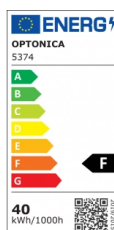

OPTONICA

Suspendido LED Lineal Cuerpo Gris

Potencia **Color de luz**

• 40W

Luz blanca

Stamps

Especificación técnica

Número de catálogo	5374
Brand	Optonica
Product Code	LN40-A1
Power	40W
Energy Consumption	40 kWh/1000h
Input voltage	AC200-240V
Flux	3400 lm
FLUX per watt	85m/W
IP	20
Dimmable	No
Correlated Color Temperature	6000K
Light Color	Luz blanca
EAN Code	3800156653740
Energy Efficiency Label	F
Beam angle	120°
Power Factor	0.9

On/Off Cycles	25 000x
Instant On	0.1s
Material	Aluminium
Operating Frequency	50-60 Hz
Temperature	-20°C / +40°C
Ra ≥	80
Life span	25 000 Hours
Color Code	860
Body Color	Silver
Lumen maintenance at end of service life	70%
Size of product	1200x35x67 mm
Size of package	1430x80x45 mm
Items per pack	1
Items per box	12
Color Of The Shell	Silver
Gross weight	1,810 kg
Net weight	1,670 kg
Warranty	2 Years