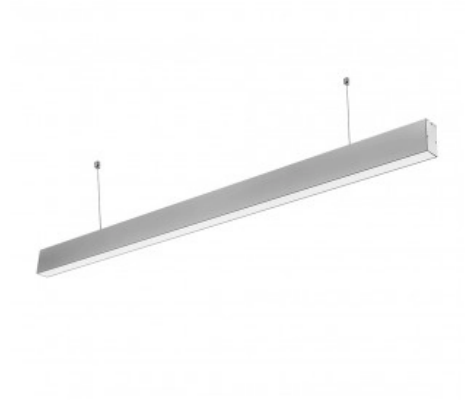

OPTONICA

Suspendido LED Lineal Cuerpo Gris

Potencia **Color de luz**

• 40W

Luz blanca

Stamps

Especificación técnica

Número de catálogo	5374
Brand	Optonica
Product Code	LN40-A1
Power	40W
Energy Consumption	40 kWh/1000h
Input voltage	AC200-240V
Flux	3400 lm
FLUX per watt	85m/W
IP	20
Dimmable	No
Correlated Color Temperature	6000K
Light Color	Luz blanca
EAN Code	3800156653740
Energy Efficiency Label	F
Beam angle	120°
Power Factor	0.9

On/Off Cycles	25 000x
Instant On	0.1s
Material	Aluminium
Operating Frequency	50-60 Hz
Temperature	-20°C / +40°C
Ra ≥	80
Life span	25 000 Hours
Color Code	860
Body Color	Silver
Lumen maintenance at end of service life	70%
Size of product	1200x35x67 mm
Size of package	1430x80x45 mm
Items per pack	1
Items per box	12
Color Of The Shell	Silver
Gross weight	1,810 kg
Net weight	1,670 kg
Warranty	2 Years