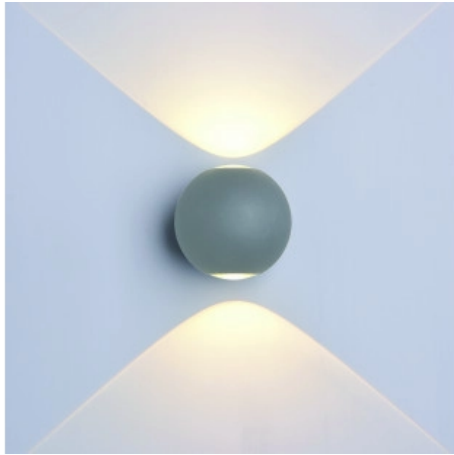

OPTONICA

Aplique de Pared LED Redondo Gris

Potencia **Color de luz**

• 6W

Blanco cálido

Stamps

Especificación técnica

Número de catálogo	7495
Brand	Optonica
Product Code	WL6-A5
Power	6W
Energy Consumption	6 kWh/1000h
Input voltage	AC220-240V
Flux	660 lm
FLUX per watt	110lm/W
IP	54
Dimmable	No
Correlated Color Temperature	3000K
Light Color	Blanco cálido
Wattage Equivalent	44W
EAN Code	3800156674950
Energy Efficiency Label	E
Beam angle	90°

Power Factor	0.9
On/Off Cycles	25 000x
Instant On	0.1s
Material	Aluminium
Operating Frequency	50-60 Hz
Temperature	-20°C / +40°C
Life span	25 000 Hours
Color Code	830
Body Color	Gray
LED Type	Cree
Lumen maintenance at end of service life	70%
Size of product	φ110 mm
Size of package	115x115x115 mm
Items per pack	1
Items per box	20
Color Of The Shell	Grey
Gross weight	0,700 kg
Net weight	0,640 kg