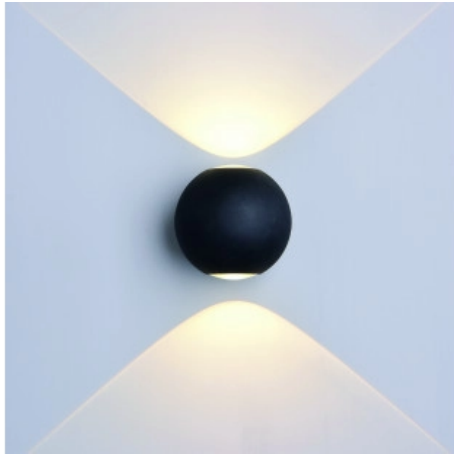

OPTONICA

Aplique de Pared LED Redondo Negro

Potencia **Color de luz**

• 6W

Blanca neutral

Stamps

Especificación técnica

Número de catálogo	7497
Brand	Optonica
Product Code	WL6-A5
Power	6W
Energy Consumption	6 kWh/1000h
Input voltage	AC220-240V
Flux	660 lm
FLUX per watt	110lm/W
IP	54
Dimmable	No
Correlated Color Temperature	4000K
Light Color	Blanca neutral
Wattage Equivalent	44W
EAN Code	3800156674974
Energy Efficiency Label	E
Beam angle	90°

Power Factor	0.9
On/Off Cycles	25 000x
Instant On	0.1s
Material	Aluminium
Operating Frequency	50-60 Hz
Temperature	-20°C / +40°C
Life span	25 000 Hours
Color Code	840
Body Color	Black
LED Type	Cree
Lumen maintenance at end of service life	70%
Size of product	φ110 mm
Size of package	115x115x115 mm
Color Of The Shell	Black
Gross weight	0,700 kg
Net weight	0,640 kg
Warranty	2 Years