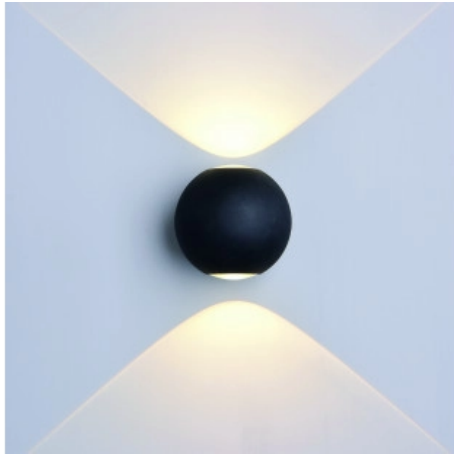

OPTONICA

Aplique de Pared LED Redondo Negro

Potencia **Color de luz**

• 6W

Blanco cálido

Stamps

Especificación técnica

Número de catálogo	7494
Brand	Optonica
Product Code	WL6-A5
Power	6W
Energy Consumption	6 kWh/1000h
Input voltage	AC220-240V
Flux	660 lm
FLUX per watt	110lm/W
IP	54
Dimmable	No
Correlated Color Temperature	3000K
Light Color	Blanco cálido
Wattage Equivalent	44W
EAN Code	3800156674943
Energy Efficiency Label	E
Beam angle	90°

Power Factor	0.9
On/Off Cycles	25 000x
Instant On	0.1s
Material	Aluminium
Operating Frequency	50-60 Hz
Temperature	-20°C / +40°C
Life span	25 000 Hours
Color Code	830
Body Color	Black
LED Type	Cree
Lumen maintenance at end of service life	70%
Size of product	φ110 mm
Size of package	115x115x115 mm
Items per pack	1
Items per box	20
Color Of The Shell	Black
Gross weight	0,700 kg
Net weight	0,640 kg