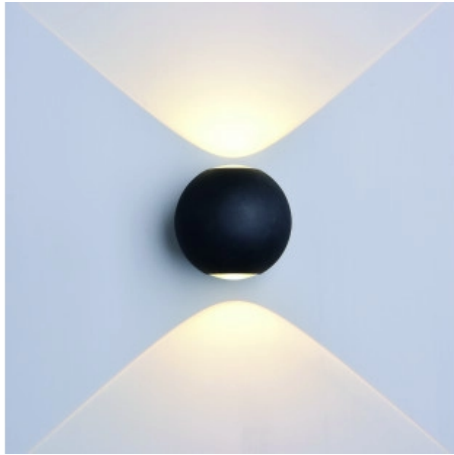

OPTONICA

Aplique de Pared LED Redondo Negro

Potencia **Color de luz**

• 6W

Blanco cálido

Stamps

Especificación técnica

| | |
|-------------------------------------|---------------|
| Número de catálogo | 7494 |
| Brand | Optonica |
| Product Code | WL6-A5 |
| Power | 6W |
| Energy Consumption | 6 kWh/1000h |
| Input voltage | AC220-240V |
| Flux | 660 lm |
| FLUX per watt | 110lm/W |
| IP | 54 |
| Dimmable | No |
| Correlated Color Temperature | 3000K |
| Light Color | Blanco cálido |
| Wattage Equivalent | 44W |
| EAN Code | 3800156674943 |
| Energy Efficiency Label | E |
| Beam angle | 90° |

| | |
|---|----------------|
| Power Factor | 0.9 |
| On/Off Cycles | 25 000x |
| Instant On | 0.1s |
| Material | Aluminium |
| Operating Frequency | 50-60 Hz |
| Temperature | -20°C / +40°C |
| Life span | 25 000 Hours |
| Color Code | 830 |
| Body Color | Black |
| LED Type | Cree |
| Lumen maintenance at end of service life | 70% |
| Size of product | φ110 mm |
| Size of package | 115x115x115 mm |
| Items per pack | 1 |
| Items per box | 20 |
| Color Of The Shell | Black |
| Gross weight | 0,700 kg |
| Net weight | 0,640 kg |