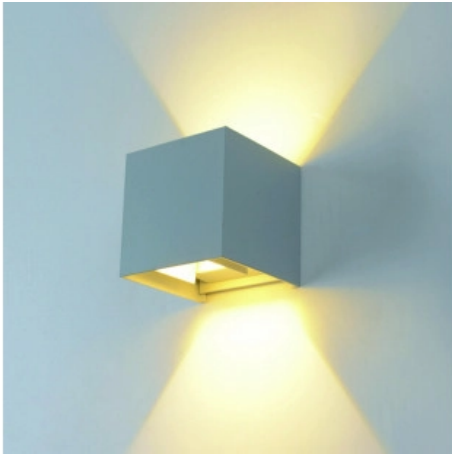

OPTONICA

Aplique de Pared LED Gris Cuadrado

Potencia **Color de luz**

- 12W

Blanca neutral

Stamps

Especificación técnica

Número de catálogo	7462
Brand	Optonica
Product Code	WL12-A1
Power	12W
Energy Consumption	12 kWh/1000h
Input voltage	AC220-240V
Flux	1320 lm
FLUX per watt	110lm/W
IP	54
Dimmable	No
Correlated Color Temperature	4000K
Light Color	Blanca neutral
Wattage Equivalent	88W
EAN Code	3800156674622
Energy Efficiency Label	E
Beam angle	Adjustable 0°-90°

Power Factor	0.9
On/Off Cycles	25 000x
Instant On	0.1s
Material	Aluminium
Operating Frequency	50-60 Hz
Temperature	-20°C / +40°C
Life span	25 000 Hours
Color Code	840
Body Color	Gray
LED Type	Epistar
Lumen maintenance at end of service life	70%
Size of product	100x100x100 mm
Size of package	115x115x115 mm
Items per pack	1
Items per box	20
Color Of The Shell	Grey
Gross weight	0,660 kg
Net weight	0,600 kg