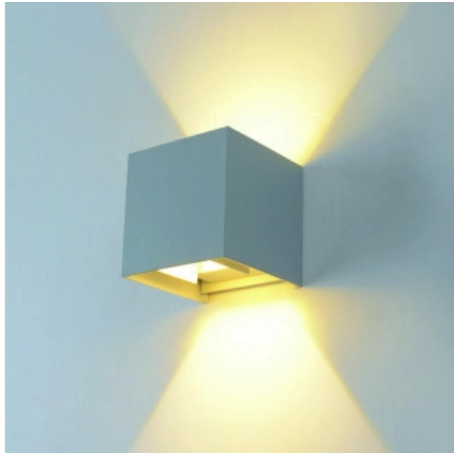

OPTONICA

Aplique de Pared LED Gris Cuadrado

Potencia **Color de luz**

- 12W

Blanco cálido

Stamps

Especificación técnica

Número de catálogo	7459
Brand	Optonica
Product Code	WL12-A1
Power	12W
Energy Consumption	12 kWh/1000h
Input voltage	AC220-240V
Flux	1320 lm
FLUX per watt	110lm/W
IP	54
Dimmable	No
Correlated Color Temperature	3000K
Light Color	Blanco cálido
Wattage Equivalent	88W
EAN Code	3800156674592
Energy Efficiency Label	E
Beam angle	Adjustable 0°-90°

Power Factor	0.9
On/Off Cycles	25 000x
Instant On	0.1s
Material	Aluminium
Operating Frequency	50-60 Hz
Temperature	-20°C / +40°C
Life span	25 000 Hours
Color Code	830
Body Color	Gray
LED Type	Epistar
Lumen maintenance at end of service life	70%
Size of product	100x100x100 mm
Size of package	115x115x115 mm
Items per pack	1
Items per box	20
Color Of The Shell	Grey
Gross weight	0,660 kg
Net weight	0,600 kg