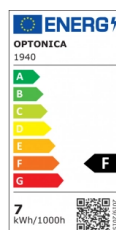

OPTONICA

Foco LED GU10 38°

Potencia **Color de luz**

• 7W

Blanco cálido

Stamps

Especificación técnica

Número de catálogo	1940
Brand	Optonica
Product Code	SP7-A3
Socket	GU10
Power	7W
Energy Consumption	7 kWh/1000h
Input voltage	AC175-265V
Flux	560 lm
FLUX per watt	80lm/W
IP	20
Dimmable	No
Correlated Color Temperature	2700K
Light Color	Blanco cálido
Wattage Equivalent	56W
EAN Code	3800156619371
Energy Efficiency Label	F
Beam angle	38°
Power Factor	0.5

Power LED	7W
On/Off Cycles	25 000x
Instant On	0.2s
Material	ALU+PC
Operating Frequency	50-60 Hz
Temperature	-20°C / +40°C
Ra ≥	80
Life span	25 000 Hours
Color Code	827
Lumen maintenance at end of service life	70%
Size of product	57x50 mm
Size of package	60x50x50 mm
Size of Box	530x275x145 mm
Items per pack	1
Items per box	100
Candela	1636 cd
Gross weight	0,040 kg
Net weight	0,030 kg