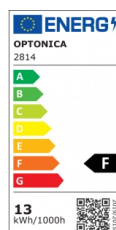

OPTONICA

Techo LED de Superficie 120°

Potencia **Color de luz**

- 13W

Blanco cálido

Stamps

Especificación técnica

Número de catálogo	2814
Brand	Optonica
Product Code	DL13-A1
Power	13W
Energy Consumption	13 kWh/1000h
Input voltage	AC220-240V
Flux	1050 lm
FLUX per watt	80lm/W
IP	65
Dimmable	No
Correlated Color Temperature	2700K
Light Color	Blanco cálido
Wattage Equivalent	70W
EAN Code	3800156628144
Energy Efficiency Label	F
Beam angle	120º

Power Factor	0.9
On/Off Cycles	25 000x
Instant On	0.1s
Material	Plastic
Operating Frequency	50-60 Hz
Temperature	-20°C / +40°C
Ra ≥	80
Life span	25 000 Hours
Color Code	827
Body Color	White
Lumen maintenance at end of service life	70%
Size of product	φ320x113 mm
Size of package	325x330x110 mm
Items per pack	1
Items per box	10
Color Of The Shell	White
Gross weight	0,805 kg
Net weight	0,609 kg