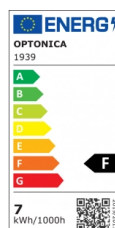

OPTONICA

Foco LED GU10 38°

Potencia Color de luz

- 7W

Blanca neutral

Stamps

Especificación técnica

Número de catálogo	1939
Brand	Optonica
Product Code	SP7-A3
Socket	GU10
Power	7W
Energy Consumption	7 kWh/1000h
Input voltage	AC175-265V
Flux	560 lm
FLUX per watt	80lm/W
IP	20
Dimmable	No
Correlated Color Temperature	4500K
Light Color	Blanca neutral
Wattage Equivalent	56W
EAN Code	3800156619364
Energy Efficiency Label	F
Beam angle	38°
Power Factor	0.5

Power LED	7W
On/Off Cycles	25 000x
Instant On	0.2s
Material	ALU+PC
Operating Frequency	50-60 Hz
Temperature	-20°C / +40°C
Ra ≥	80
Life span	25 000 Hours
Color Code	845
Lumen maintenance at end of service life	70%
Size of product	57x50 mm
Size of package	60x50x50 mm
Size of Box	530x275x145 mm
Items per pack	1
Items per box	100
Candela	1636 cd
Gross weight	0,040 kg
Net weight	0,030 kg