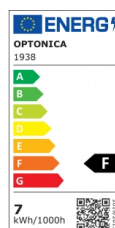

OPTONICA

Foco LED GU10 38°

Potencia Color de luz

- 7W

Luz blanca

Stamps

Especificación técnica

Número de catálogo	1938
Brand	Optonica
Product Code	SP7-A3
Socket	GU10
Power	7W
Energy Consumption	7 kWh/1000h
Input voltage	AC175-265V
Flux	560 lm
FLUX per watt	80lm/W
IP	20
Dimmable	No
Correlated Color Temperature	6000K
Light Color	Luz blanca
Wattage Equivalent	56W
EAN Code	3800156619388
Energy Efficiency Label	F
Beam angle	38°
Power Factor	0.5

Power LED	7W
On/Off Cycles	25 000x
Instant On	0.2s
Material	ALU+PC
Operating Frequency	50-60 Hz
Temperature	-20°C / +40°C
Ra ≥	80
Life span	25 000 Hours
Color Code	860
Lumen maintenance at end of service life	70%
Size of product	57x50 mm
Size of package	60x50x50 mm
Size of Box	530x275x145 mm
Items per pack	1
Items per box	100
Candela	1636 cd
Gross weight	0,040 kg
Net weight	0,030 kg