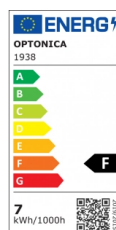

OPTONICA

Foco LED GU10 38°

Potencia **Color de luz**

• 7W

Luz blanca

Stamps

Especificación técnica

Número de catálogo	1938
Brand	Optonica
Product Code	SP7-A3
Socket	GU10
Power	7W
Energy Consumption	7 kWh/1000h
Input voltage	AC175-265V
Flux	560 lm
FLUX per watt	80lm/W
IP	20
Dimmable	No
Correlated Color Temperature	6000K
Light Color	Luz blanca
Wattage Equivalent	56W
EAN Code	3800156619388
Energy Efficiency Label	F
Beam angle	38°
Power Factor	0.5

Power LED	7W
On/Off Cycles	25 000x
Instant On	0.2s
Material	ALU+PC
Operating Frequency	50-60 Hz
Temperature	-20°C / +40°C
Ra ≥	80
Life span	25 000 Hours
Color Code	860
Lumen maintenance at end of service life	70%
Size of product	57x50 mm
Size of package	60x50x50 mm
Size of Box	530x275x145 mm
Items per pack	1
Items per box	100
Candela	1636 cd
Gross weight	0,040 kg
Net weight	0,030 kg