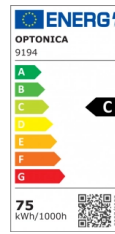

OPTONICA

Luz de Calle LED Con Toma NEMA y Fotocélula Bridgelux3030 Regulable

Potencia **Color de luz**

- 75W

Luz blanca

Stamps

Especificación técnica

Número de catálogo	9194
Brand	Optonica
Product Code	SL75-A4
Socket	NEMA
Power	75W
Energy Consumption	75 kWh/1000h
Input voltage	AC100-240V
Flux	10500 lm
FLUX per watt	140lm/W
IP	66
Dimmable	Yes
Correlated Color Temperature	6000K
Light Color	Luz blanca
EAN Code	3800156691940

Energy Efficiency Label	C
Beam angle	120°
Hole Size	Ø65 mm
Power Factor	0.95
On/Off Cycles	35 000x
Instant On	0.1s
Material	Aluminium
Operating Frequency	50-60 Hz
Temperature	-20°C / +40°C
Ra ≥	70
Life span	50 000 Hours
Color Code	857
LED Type	Bridgelux
Lumen maintenance at end of service life	70%
Size of product	545x245x180 mm
Size of package	580x280x200 mm
Items per pack	1
Items per box	1