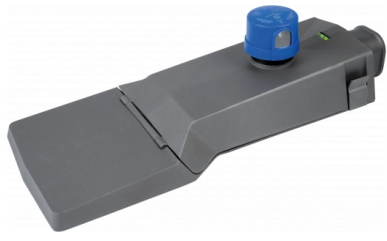

OPTONICA

Luz de Calle LED Con Toma NEMA y Fotocélula Bridgelux3030 Regulable

Potencia **Color de luz**

- 75W

Luz blanca

Stamps

Especificación técnica

Número de catálogo	9194
Brand	Optonica
Product Code	SL75-A4
Socket	NEMA
Power	75W
Energy Consumption	75 kWh/1000h
Input voltage	AC100-240V
Flux	10500 lm
FLUX per watt	140lm/W
IP	66
Dimmable	Yes
Correlated Color Temperature	6000K
Light Color	Luz blanca
EAN Code	3800156691940

Energy Efficiency Label	C
Beam angle	120°
Hole Size	Ø65 mm
Power Factor	0.95
On/Off Cycles	35 000x
Instant On	0.1s
Material	Aluminium
Operating Frequency	50-60 Hz
Temperature	-20°C / +40°C
Ra ≥	70
Life span	50 000 Hours
Color Code	857
LED Type	Bridgelux
Lumen maintenance at end of service life	70%
Size of product	545x245x180 mm
Size of package	580x280x200 mm
Items per pack	1
Items per box	1