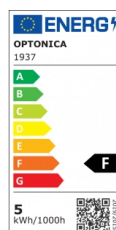

OPTONICA

Foco LED GU10 38°

Potencia **Color de luz**

• 5W

Blanco cálido

Stamps

Especificación técnica

Número de catálogo	1937
Brand	Optonica
Product Code	SP5-A3
Socket	GU10
Power	5W
Energy Consumption	5 kWh/1000h
Input voltage	AC175-265V
Flux	400 lm
FLUX per watt	80lm/W
IP	20
Dimmable	No
Correlated Color Temperature	2700K
Light Color	Blanco cálido
Wattage Equivalent	40W
EAN Code	3800156619371
Energy Efficiency Label	F
Beam angle	38°
Power Factor	0.5

Power LED	5W
On/Off Cycles	25 000x
Instant On	0.2s
Material	ALU+PC
Operating Frequency	50-60 Hz
Temperature	-20°C / +40°C
Ra ≥	80
Life span	25 000 Hours
Color Code	827
Lumen maintenance at end of service life	70%
Size of product	57x50 mm
Size of package	60x50x50 mm
Size of Box	530x275x145 mm
Items per pack	1
Items per box	100
Gross weight	0,040 kg
Net weight	0,030 kg
Warranty	2 Years