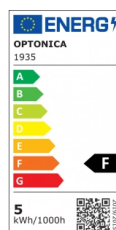

OPTONICA

Foco LED GU10 38°

Potencia Color de luz

• 5W

Luz blanca

Stamps

Especificación técnica

Número de catálogo	1935
Brand	Optonica
Product Code	SP5-A3
Socket	GU10
Power	5W
Energy Consumption	5 kWh/1000h
Input voltage	AC175-265V
Flux	400 lm
FLUX per watt	80lm/W
IP	20
Dimmable	No
Correlated Color Temperature	6000K
Light Color	Luz blanca
Wattage Equivalent	40W
EAN Code	3800156619357
Energy Efficiency Label	F
Beam angle	38°
Power Factor	0.5

Power LED	5W
On/Off Cycles	25 000x
Instant On	0.2s
Material	ALU+PC
Operating Frequency	50-60 Hz
Temperature	-20°C / +40°C
Ra ≥	80
Life span	25 000 Hours
Color Code	860
Lumen maintenance at end of service life	70%
Size of product	57x50 mm
Size of package	60x50x50 mm
Size of Box	530x275x145 mm
Items per pack	1
Items per box	100
Gross weight	0,040 kg
Net weight	0,030 kg
Warranty	2 Years