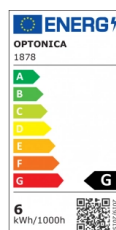

OPTONICA

Bombilla LED E27 R63

Potencia **Color de luz**

- 6W

Blanco cálido

Stamps

Especificación técnica

Número de catálogo	1878
Brand	Optonica
Product Code	SP6-A8
Socket	E27
Power	6W
Energy Consumption	6 kWh/1000h
Input voltage	AC175-265V
Flux	490 lm
FLUX per watt	82lm/W
IP	20
Dimmable	No
Correlated Color Temperature	2700K
Light Color	Blanco cálido
Wattage Equivalent	36W
EAN Code	3800156618787
Energy Efficiency Label	G

Beam angle	200°
Power Factor	0.5
On/Off Cycles	25 000x
Instant On	0.1s
Material	ALU+PC
Operating Frequency	50-60 Hz
Temperature	-20°C / +40°C
Life span	25 000 Hours
Color Code	828
Body Color	White
Lumen maintenance at end of service life	70%
Size of product	φ63x100 mm
Size of package	115x70x70 mm
Size of Box	340x230x660 mm
Items per pack	1
Items per box	100
Color Of The Shell	White
Gross weight	0,070 kg