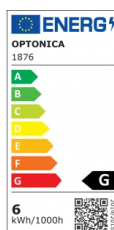

OPTONICA

Bombilla LED E27 R63

Potencia **Color de luz**

• 6W

Luz blanca

Stamps

Especificación técnica

Número de catálogo	1876
Brand	Optonica
Product Code	SP6-A8
Socket	E27
Power	6W
Energy Consumption	6 kWh/1000h
Input voltage	AC175-265V
Flux	480 lm
FLUX per watt	80lm/W
IP	20
Dimmable	No
Correlated Color Temperature	6000K
Light Color	Luz blanca
Wattage Equivalent	36W
EAN Code	3800156618763
Energy Efficiency Label	G

Beam angle	200°
Power Factor	0.5
On/Off Cycles	25 000x
Instant On	0.1s
Material	ALU+PC
Operating Frequency	50-60 Hz
Temperature	-20°C / +40°C
Life span	25 000 Hours
Color Code	860
Body Color	White
Lumen maintenance at end of service life	70%
Size of product	φ63x100 mm
Size of package	115x70x70 mm
Size of Box	340x230x660 mm
Items per pack	1
Items per box	100
Color Of The Shell	White
Gross weight	0,070 kg