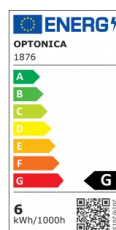

OPTONICA

Bombilla LED E27 R63

Potencia **Color de luz**

• 6W

Luz blanca

Stamps

Especificación técnica

Número de catálogo	1876
Brand	Optonica
Product Code	SP6-A8
Socket	E27
Power	6W
Energy Consumption	6 kWh/1000h
Input voltage	AC175-265V
Flux	480 lm
FLUX per watt	80lm/W
IP	20
Dimmable	No
Correlated Color Temperature	6000K
Light Color	Luz blanca
Wattage Equivalent	36W
EAN Code	3800156618763
Energy Efficiency Label	G

Beam angle	200°
Power Factor	0.5
On/Off Cycles	25 000x
Instant On	0.1s
Material	ALU+PC
Operating Frequency	50-60 Hz
Temperature	-20°C / +40°C
Life span	25 000 Hours
Color Code	860
Body Color	White
Lumen maintenance at end of service life	70%
Size of product	φ63x100 mm
Size of package	115x70x70 mm
Size of Box	340x230x660 mm
Items per pack	1
Items per box	100
Color Of The Shell	White
Gross weight	0,070 kg