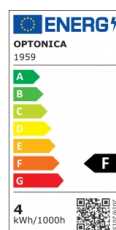

OPTONICA

Foco LED GU10 50° COB Blanco

Potencia **Color de luz**

- 4W

Blanco cálido

Stamps

Especificación técnica

Número de catálogo	1959
Brand	Optonica
Product Code	SP4-A2
Socket	GU10
Power	4W
Energy Consumption	4 kWh/1000h
Input voltage	AC220-240V
Flux	320 lm
FLUX per watt	80lm/W
IP	20
Dimmable	No
Correlated Color Temperature	2700K
Light Color	Blanco cálido
Wattage Equivalent	25W
EAN Code	3800156619593
Energy Efficiency Label	F

Beam angle	50°
Power Factor	0.5
On/Off Cycles	25 000x
Instant On	0.1s
Material	ALU+PC
Operating Frequency	50-60 Hz
Temperature	-20°C / +40°C
Life span	25 000 Hours
Color Code	827
LED Type	COB
Lumen maintenance at end of service life	70%
Size of product	φ50x55 mm
Size of package	70x55x55 mm
Items per pack	1
Items per box	100
Color Of The Shell	White
Gross weight	0,060 kg
Net weight	0,050 kg