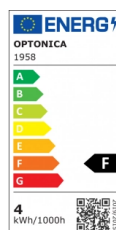

OPTONICA

Foco LED GU10 50° COB Blanco

Potencia **Color de luz**

- 4W

Blanca neutral

Stamps

Especificación técnica

Número de catálogo	1958
Brand	Optonica
Product Code	SP4-A2
Socket	GU10
Power	4W
Energy Consumption	4 kWh/1000h
Input voltage	AC220-240V
Flux	320 lm
FLUX per watt	80lm/W
IP	20
Dimmable	No
Correlated Color Temperature	4500K
Light Color	Blanca neutral
Wattage Equivalent	25W
EAN Code	3800156619586
Energy Efficiency Label	F

Beam angle	50°
Power Factor	0.5
On/Off Cycles	25 000x
Instant On	0.1s
Material	ALU+PC
Operating Frequency	50-60 Hz
Temperature	-20°C / +40°C
Life span	25 000 Hours
Color Code	845
LED Type	COB
Lumen maintenance at end of service life	70%
Size of product	φ50x55 mm
Size of package	70x55x55 mm
Items per pack	1
Items per box	100
Color Of The Shell	White
Gross weight	0,060 kg
Net weight	0,050 kg