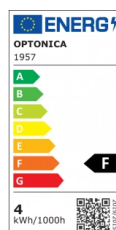

OPTONICA

Foco LED GU10 50° COB Blanco

Potencia **Color de luz**

• 4W

Luz blanca

Stamps

Especificación técnica

Número de catálogo	1957
Brand	Optonica
Product Code	SP4-A2
Socket	GU10
Power	4W
Energy Consumption	4 kWh/1000h
Input voltage	AC220-240V
Flux	320 lm
FLUX per watt	80lm/W
IP	20
Dimmable	No
Correlated Color Temperature	6000K
Light Color	Luz blanca
Wattage Equivalent	25W
EAN Code	3800156619579
Energy Efficiency Label	F

Beam angle	50°
Power Factor	0.5
On/Off Cycles	25 000x
Instant On	0.1s
Material	ALU+PC
Operating Frequency	50-60 Hz
Temperature	-20°C / +40°C
Life span	25 000 Hours
Color Code	860
LED Type	COB
Lumen maintenance at end of service life	70%
Size of product	φ50x55 mm
Size of package	70x55x55 mm
Items per pack	1
Items per box	100
Color Of The Shell	White
Gross weight	0,060 kg
Net weight	0,050 kg