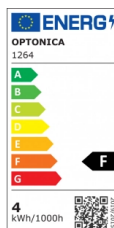

OPTONICA

Foco LED GU10 50° COB

Potencia **Color de luz**

• 4W

Blanca neutral

Stamps

Especificación técnica

Número de catálogo	1264
Brand	Optonica
Product Code	SP4-A2
Socket	GU10
Power	4W
Energy Consumption	4 kWh/1000h
Input voltage	AC220-240V
Flux	320 lm
FLUX per watt	80lm/W
IP	20
Dimmable	No
Correlated Color Temperature	4500K
Light Color	Blanca neutral
Wattage Equivalent	35W
EAN Code	3800156612648
Energy Efficiency Label	F

Beam angle	50°
Power Factor	0.5
On/Off Cycles	25 000x
Instant On	0.1s
Material	Aluminium
Operating Frequency	50-60 Hz
Temperature	-20°C / +40°C
Life span	25 000 Hours
Color Code	845
Body Color	Silver
LED Type	COB
Lumen maintenance at end of service life	70%
Size of product	φ50x55 mm
Size of package	70x55x55 mm
Items per pack	1
Items per box	100
Color Of The Shell	Silver
Gross weight	0,060 kg