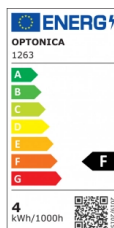

OPTONICA

Foco LED GU10 50° COB

Potencia **Color de luz**

• 4W

Luz blanca

Stamps

Especificación técnica

Número de catálogo	1263
Brand	Optonica
Product Code	SP4-A2
Socket	GU10
Power	4W
Energy Consumption	4 kWh/1000h
Input voltage	AC220-240V
Flux	320 lm
FLUX per watt	80lm/W
IP	20
Dimmable	No
Correlated Color Temperature	6000K
Light Color	Luz blanca
Wattage Equivalent	35W
EAN Code	3800156612631
Energy Efficiency Label	F

Beam angle	50°
Power Factor	0.5
On/Off Cycles	25 000x
Instant On	0.1s
Material	Aluminium
Operating Frequency	50-60 Hz
Temperature	-20°C / +40°C
Life span	25 000 Hours
Color Code	860
Body Color	Silver
LED Type	COB
Lumen maintenance at end of service life	70%
Size of product	φ50x55 mm
Size of package	70x55x55 mm
Items per pack	1
Items per box	100
Color Of The Shell	Silver
Gross weight	0,060 kg