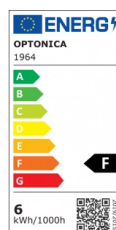

OPTONICA

Bombilla LED GU10 50° COB Regulable

Potencia **Color de luz**

- 6W

Blanca neutral

Stamps

Especificación técnica

Número de catálogo	1964
Brand	Optonica
Product Code	SP6-A5
Socket	GU10
Power	6W
Energy Consumption	6 kWh/m /1000h
Input voltage	AC220-240V
Flux	480 lm
FLUX per watt	80lm/W
IP	20
Dimmable	Yes
Correlated Color Temperature	4500K
Light Color	Blanca neutral
Wattage Equivalent	35W
EAN Code	3800156619647
Energy Efficiency Label	F

Beam angle	50°
Power Factor	0.5
On/Off Cycles	25 000x
Instant On	0.1s
Material	ALU+PC
Operating Frequency	50-60 Hz
Temperature	-20°C / +40°C
Life span	25 000 Hours
Color Code	845
Body Color	White
Lumen maintenance at end of service life	70%
Size of product	φ50x55 mm
Size of package	70x55x55 mm
Size of Box	270x270x280 mm
Items per pack	1
Items per box	100
Gross weight	0,054 kg
Net weight	0,043 kg