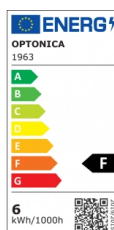

OPTONICA

Bombilla LED GU10 50° COB Regulable

Potencia **Color de luz**

• 6W

Luz blanca

Stamps

Especificación técnica

Número de catálogo	1963
Brand	Optonica
Product Code	SP6-A5
Socket	GU10
Power	6W
Energy Consumption	6 kWh/m /1000h
Input voltage	AC220-240V
Flux	480 lm
FLUX per watt	80lm/W
IP	20
Dimmable	Yes
Correlated Color Temperature	6000K
Light Color	Luz blanca
Wattage Equivalent	35W
EAN Code	3800156619630
Energy Efficiency Label	F

Beam angle	50°
Power Factor	0.5
On/Off Cycles	25 000x
Instant On	0.1s
Material	ALU+PC
Operating Frequency	50-60 Hz
Temperature	-20°C / +40°C
Life span	25 000 Hours
Color Code	860
Body Color	White
Lumen maintenance at end of service life	70%
Size of product	φ50x55 mm
Size of package	70x55x55 mm
Size of Box	270x270x280 mm
Items per pack	1
Items per box	100
Gross weight	0,054 kg
Net weight	0,043 kg