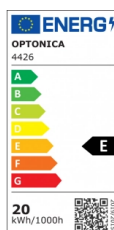

OPTONICA

Tira LED 2835 No Impermeable 3 Años de Garantía

Potencia **Color de luz**

• 20W/m

Blanco cálido

Stamps

Especificación técnica

Número de catálogo	4426
Brand	Optonica
Product Code	ST2835-A5
Power	20W/m
Energy Consumption	20 kWh/m /1000h
Input voltage	DC12V
Flux	2100 lm/m
IP	20
Dimmable	Yes
Correlated Color Temperature	2800K
Light Color	Blanco cálido
EAN Code	3800156644267
Energy Efficiency Label	E
Beam angle	120º
Power Factor	0.95
On/Off Cycles	25 000x

Instant On	0.1s
Material	Flex PCB
Operating Frequency	50-60 Hz
Life span	25 000 Hours
Color Code	828
LED Type	SMD
Roll	5 m
Lumen maintenance at end of service life	70%
Size of product	12x2 mm
Gross weight	0,123 kg
Net weight	0,101 kg
Warranty	3 Years