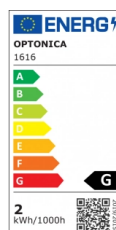

OPTONICA

LED Bulb G4

Power **Light color**

• 2W

Neutral white

Stamps

Technical Specification

Catalog Number	1616
Brand	Optonica
Product Code	SP2-A1
Socket	G4
Power	2W
Energy Consumption	2 kWh/1000h
Input voltage	DC12V
Flux	170 lm
FLUX per watt	85m/W
IP	20
Dimmable	No
Correlated Color Temperature	4500K
Light Color	Neutral white
Wattage Equivalent	18W
EAN Code	3800156616165
Energy Efficiency Label	G
Beam angle	360°
Power Factor	0.5

Power LED	2W
On/Off Cycles	25 000x
Instant On	0.2s
Material	Plastic
Operating Frequency	50-60 Hz
Temperature	-20°C / +40°C
Ra ≥	80
Life span	25 000 Hours
Color Code	845
Lumen maintenance at end of service life	70%
Size of product	10x30 mm
Size of package	65x20 mm
Size of Box	450x210x240 mm
Items per pack	1
Items per box	500
Gross weight	0,005 kg
Net weight	0,004 kg
Warranty	2 Years