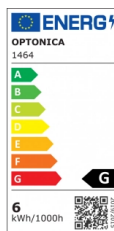

OPTONICA

LED Bulb E14 Dimmable

Power **Light color**

• 6W

White light

Stamps

Technical Specification

Catalog Number	1464
Brand	Optonica
Product Code	SP6-A9
Socket	E14
Power	6W
Energy Consumption	6 kWh/1000h
Input voltage	AC175-265V
Flux	480 lm
FLUX per watt	80lm/W
IP	20
Dimmable	Yes
Correlated Color Temperature	6000K
Light Color	White light
Wattage Equivalent	48W
EAN Code	3800156614642
Energy Efficiency Label	G

Beam angle	240°
Power Factor	0.5
Power LED	6W
On/Off Cycles	25 000x
Instant On	0.2s
Material	ALU+PC
Operating Frequency	50-60 Hz
Temperature	-20°C / +40°C
Ra ≥	80
Life span	25 000 Hours
Color Code	860
Lumen maintenance at end of service life	70%
Size of product	103x37 mm
Size of package	110x37x37 mm
Size of Box	405x210x235 mm
Items per pack	1
Items per box	100
Gross weight	0,030 kg