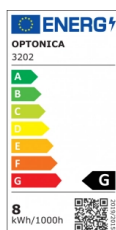

OPTONICA

LED COB Downlight Round Rotatable 60°

Power **Light color**

• 8W

Warm white

Stamps

Technical Specification

Catalog Number	3202
Brand	Optonica
Product Code	CB8-A1
Power	8W
Energy Consumption	8 kWh/1000h
Input voltage	AC175-265V
Flux	560 lm
FLUX per watt	70lm/W
IP	20
Dimmable	No
Correlated Color Temperature	2700K
Light Color	Warm white
Wattage Equivalent	64W
EAN Code	3800156632028
Energy Efficiency Label	G
Beam angle	60°

Hole Size	φ85 mm
Power Factor	0.5
On/Off Cycles	25 000x
Instant On	0.1s
Material	Aluminium
Operating Frequency	50-60 Hz
Temperature	-20°C / +40°C
Ra ≥	80
Life span	25 000 Hours
Color Code	827
LED Type	COB
Lumen maintenance at end of service life	70%
Size of product	φ95x55 mm
Size of package	100x100x70 mm
Size of Box	370x220x320 mm
Items per pack	1
Items per box	30
Gross weight	0,238 kg