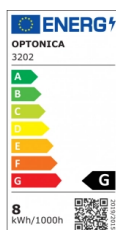

## LED COB Downlight Round Rotatable 60°

**Power**   **Light color**

• 8W

Warm white

# Technical Specification

<b>Catalog Number</b>	3202
<b>Brand</b>	Optonica
<b>Product Code</b>	CB8-A1
<b>Power</b>	8W
<b>Energy Consumption</b>	8 kWh/1000h
<b>Input voltage</b>	AC175-265V
<b>Flux</b>	560 lm
<b>FLUX per watt</b>	70lm/W
<b>IP</b>	20
<b>Dimmable</b>	No
<b>Correlated Color Temperature</b>	2700K
<b>Light Color</b>	Warm white
<b>Wattage Equivalent</b>	64W
<b>EAN Code</b>	3800156632028
<b>Energy Efficiency Label</b>	G
<b>Beam angle</b>	60°

<b>Hole Size</b>	φ85 mm
<b>Power Factor</b>	0.5
<b>On/Off Cycles</b>	25 000x
<b>Instant On</b>	0.1s
<b>Material</b>	Aluminium
<b>Operating Frequency</b>	50-60 Hz
<b>Temperature</b>	-20°C / +40°C
<b>Ra ≥</b>	80
<b>Life span</b>	25 000 Hours
<b>Color Code</b>	827
<b>LED Type</b>	COB
<b>Lumen maintenance at end of service life</b>	70%
<b>Size of product</b>	φ95x55 mm
<b>Size of package</b>	100x100x70 mm
<b>Size of Box</b>	370x220x320 mm
<b>Items per pack</b>	1
<b>Items per box</b>	30
<b>Gross weight</b>	0,238 kg