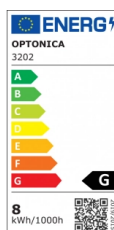

OPTONICA

LED COB Downlight Round Rotatable 60°

Power   **Light color**

• 8W

Warm white

Stamps