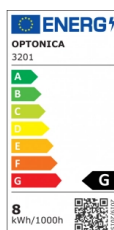

## LED COB Downlight Round Rotatable 60°

**Power**   **Light color**

- 8W

White light

# Technical Specification

<b>Catalog Number</b>	3201
<b>Brand</b>	Optonica
<b>Product Code</b>	CB8-A1
<b>Power</b>	8W
<b>Energy Consumption</b>	8 kWh/1000h
<b>Input voltage</b>	AC175-265V
<b>Flux</b>	560 lm
<b>FLUX per watt</b>	70lm/W
<b>IP</b>	20
<b>Dimmable</b>	No
<b>Correlated Color Temperature</b>	6000K
<b>Light Color</b>	White light
<b>Wattage Equivalent</b>	64W
<b>EAN Code</b>	3800156632011
<b>Energy Efficiency Label</b>	G
<b>Beam angle</b>	60°

<b>Hole Size</b>	φ85 mm
<b>Power Factor</b>	0.5
<b>On/Off Cycles</b>	25 000x
<b>Instant On</b>	0.1s
<b>Material</b>	Aluminium
<b>Operating Frequency</b>	50-60 Hz
<b>Temperature</b>	-20°C / +40°C
<b>Ra ≥</b>	80
<b>Life span</b>	25 000 Hours
<b>Color Code</b>	860
<b>LED Type</b>	COB
<b>Lumen maintenance at end of service life</b>	70%
<b>Size of product</b>	φ95x55 mm
<b>Size of package</b>	100x100x70 mm
<b>Size of Box</b>	370x220x320 mm
<b>Items per pack</b>	1
<b>Items per box</b>	30
<b>Gross weight</b>	0,238 kg