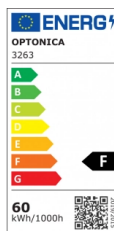

OPTONICA

LED Spot Downlight COB TUV PASS

Power **Light color**

- 60W

Neutral white

Stamps

Technical Specification

Catalog Number	3263
Brand	Optonica
Product Code	CB60-A1
Power	60W
Energy Consumption	60 kWh/1000h
Input voltage	AC100-240V
Flux	5600 lm
FLUX per watt	94lm/W
IP	20
Dimmable	No
Correlated Color Temperature	4500K
Light Color	Neutral white
Wattage Equivalent	480W
EAN Code	3800156632639
Energy Efficiency Label	F
Beam angle	60°

Hole Size	φ205 mm
Power Factor	0.9
Power LED	60W
On/Off Cycles	25 000x
Instant On	0.1s
Material	Aluminium
Temperature	-20°C / +40°C
Ra ≥	80
Life span	25 000 Hours
Color Code	845
Body Color	White
LED Type	COB
Lumen maintenance at end of service life	70%
Size of product	φ230x128 mm
Size of package	450x450x140 mm
Size of Box	510x510x300 mm
Items per pack	1
Items per box	8