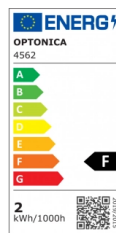

Stamps

Technical Specification

Catalog Number	4562
Brand	Optonica
Product Code	MO2835-A1