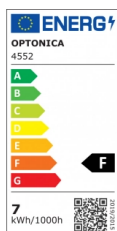

OPTONICA

LED S-Strip 2835 Bendable Waterproof

Power

- 7.2W/m

Light color

Warm white

Stamps

Technical Specification

Catalog Number	4552
Brand	Optonica
Product Code	MO2835-A2
Power	7.2W/m
Energy Consumption	7.2/m kWh/1000h
Input voltage	DC12V
Flux	720lm
FLUX per watt	100lm/W
IP	65
Dimmable	Yes
Correlated Color Temperature	3000K
Light Color	Warm white
EAN Code	3800156645523
Energy Efficiency Label	F

Beam angle	120°
Power Factor	0.5
On/Off Cycles	25 000x
Instant On	0.2s
Material	Flex PCB
Operating Frequency	50-60 Hz
Temperature	-20°C / +40°C
Ra ≥	80
Life span	25 000 Hours
Color Code	830
LED Type	SMD
LEDs/m	60
Roll	5 m
Lumen maintenance at end of service life	70%
Size of product	5000x6x2 mm
Gross weight	0,077 kg
Net weight	0,013 kg
Warranty	2 Years