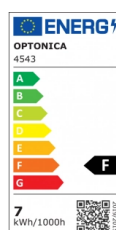

OPTONICA

LED S-Strip 2835 Bendable Non- Waterproof

Power **Light color**

• 7.2W

Red

Stamps

Technical Specification

Catalog Number	4543
Brand	Optonica
Product Code	MO2835-A2
Power	7.2W
Energy Consumption	7.2/m kWh/1000h
Input voltage	DC12V
Flux	720lm
FLUX per watt	100lm/W
IP	20
Dimmable	Yes
Light Color	Red
EAN Code	3800156645431
Energy Efficiency Label	F
Beam angle	120°
Power Factor	0.5
On/Off Cycles	25 000x

Instant On	0.2s
Material	Flex PCB
Operating Frequency	50-60 Hz
Temperature	-20°C / +40°C
Ra ≥	80
Life span	25 000 Hours
LED Type	SMD
LEDs/m	60
Power per meter	7.2W/m
Roll	5 m
Lumen maintenance at end of service life	70%
Size of product	5000x6x2 mm
Gross weight	0,077 kg
Net weight	0,013 kg
Warranty	2 Years