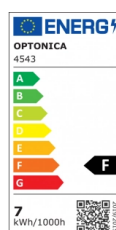

OPTONICA

LED S-Strip 2835 Bendable Non- Waterproof

Power **Light color**

- 7.2W

Red

Stamps

Technical Specification

Catalog Number	4543
Brand	Optonica
Product Code	MO2835-A2
Power	7.2W
Energy Consumption	7.2/m kWh/1000h
Input voltage	DC12V
Flux	720lm
FLUX per watt	100lm/W
IP	20
Dimmable	Yes
Light Color	Red
EAN Code	3800156645431
Energy Efficiency Label	F
Beam angle	120°
Power Factor	0.5
On/Off Cycles	25 000x

Instant On	0.2s
Material	Flex PCB
Operating Frequency	50-60 Hz
Temperature	-20°C / +40°C
Ra ≥	80
Life span	25 000 Hours
LED Type	SMD
LEDs/m	60
Power per meter	7.2W/m
Roll	5 m
Lumen maintenance at end of service life	70%
Size of product	5000x6x2 mm
Gross weight	0,077 kg
Net weight	0,013 kg
Warranty	2 Years