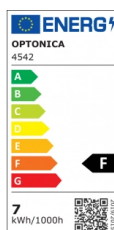

OPTONICA

LED S-Strip 2835 Bendable Non- Waterproof

Power **Light color**

• 7.2W

Warm white

Stamps

Technical Specification

Catalog Number	4542
Brand	Optonica
Product Code	MO2835-A2
Power	7.2W
Energy Consumption	7.2/m kWh/1000h
Input voltage	DC12V
Flux	720
FLUX per watt	100lm/W
IP	20
Dimmable	Yes
Correlated Color Temperature	3000K
Light Color	Warm white
EAN Code	3800156645424
Energy Efficiency Label	F
Beam angle	120°
Power Factor	0.5

On/Off Cycles	25 000x
Instant On	0.2s
Material	Flex PCB
Operating Frequency	50-60 Hz
Temperature	-20°C / +40°C
Ra ≥	80
Life span	25 000 Hours
Color Code	830
LED Type	SMD
LEDs/m	60
Power per meter	7.2W/m
Roll	5 m
Lumen maintenance at end of service life	70%
Size of product	5000x6x2 mm
Gross weight	0,077 kg
Net weight	0,013 kg
Warranty	2 Years