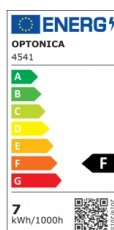

OPTONICA

LED S-Strip 2835 Bendable Non- Waterproof

Power   **Light color**

- 7.2W

White light

Stamps