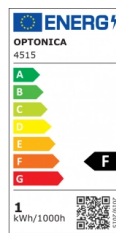

OPTONICA

LED Lens Module 3 2835

Power

- 0.72W

Light color

Blue

Stamps

Technical Specification

Catalog Number	4515
Brand	Optonica
Product Code	MO2835-A1

Power	0.72W
Energy Consumption	0.72 kWh/1000h
Input voltage	DC12V
Flux	80 lm
FLUX per watt	110lm/W
IP	65
Dimmable	Yes
Light Color	Blue
EAN Code	3800156645158
Energy Efficiency Label	F
Beam angle	160°
Power Factor	0.5
On/Off Cycles	25 000x
Instant On	0.2s
Material	Thermoplastic
Operating Frequency	50-60 Hz
Temperature	-20°C / +40°C
Ra ≥	80

Life span	25 000 Hours
LED Type	SMD
Lumen maintenance at end of service life	70%
Size of product	58x12 mm
Items per pack	20
Gross weight	0,174 kg
Net weight	0,174 kg
Warranty	3 Years