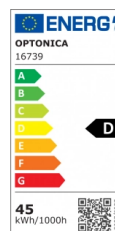

OPTONICA

LED Batten Fixture 45W IP65 4000K - LINKABLE

Power Light color

- 45W

Neutral white

Stamps

Technical Specification

Catalog Number	16739
Brand	Optonica
Product Code	OT45-A2
Power	45W
Energy Consumption	45 kWh/1000h
Input voltage	AC220-240V
Flux	5625 lm
FLUX per watt	125 lm/W
IP	65
Dimmable	No
Correlated Color Temperature	4000K
Light Color	Neutral white
EAN Code	3801057167398
Energy Efficiency Label	D
Beam angle	120°
On/Off Cycles	25 000x

Instant On	0.1s
Operating Frequency	50-60 Hz
Temperature	-20°C / +40°C
Ra ≥	80
Life span	25 000 Hours
Lumen maintenance at end of service life	70%
Size of product	1550x43x33mm
Size of package	1610x47x36mm
Items per pack	1
Items per box	15
Color Of The Shell	White
Material	PC
Warranty	2 Years