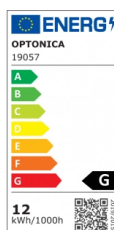

OPTONICA

LED Interior Light 12W Satin Gold

Power **Light color**

- 12W

Warm white

Stamps

Technical Specification

Catalog Number	19057
Brand	Optonica
Product Code	PD12-A4
Power	12W
Energy Consumption	12 kWh/1000h
Input voltage	AC175-265V
Flux	960lm
FLUX per watt	80 lm/W
IP	20
Dimmable	No
Correlated Color Temperature	3000K
Light Color	Warm white
EAN Code	3801057190570
Energy Efficiency Label	G
Beam angle	180°
On/Off Cycles	25 000x

Instant On	0.1s
Material	ALU+ACRYLIC
Operating Frequency	50-60 Hz
Temperature	-20°C / +40°C
Ra ≥	80
Life span	25 000 Hours
Lumen maintenance at end of service life	70%
Size of product	Φ200x380mm
Items per pack	1
Items per box	1
Color Of The Shell	Satin Gold
Warranty	2 Years