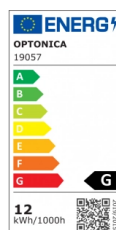

OPTONICA

LED Interior Light 12W Satin Gold

Power **Light color**

- 12W

Warm white

Stamps

Technical Specification

Catalog Number	19057
Brand	Optonica
Product Code	PD12-A4
Power	12W
Energy Consumption	12 kWh/1000h
Input voltage	AC175-265V
Flux	960lm
FLUX per watt	80 lm/W
IP	20
Dimmable	No
Correlated Color Temperature	3000K
Light Color	Warm white
EAN Code	3801057190570
Energy Efficiency Label	G
Beam angle	180°
On/Off Cycles	25 000x

Instant On	0.1s
Material	ALU+ACRYLIC
Operating Frequency	50-60 Hz
Temperature	-20°C / +40°C
Ra ≥	80
Life span	25 000 Hours
Lumen maintenance at end of service life	70%
Size of product	Φ210x380mm
Items per pack	1
Items per box	1
Color Of The Shell	Satin Gold
Warranty	2 Years