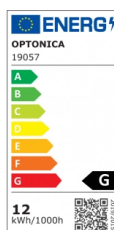

OPTONICA

LED Interior Light 12W Satin Gold

Power **Light color**

- 12W

Warm white

Stamps

Technical Specification

Catalog Number	19057
Brand	Optonica
Product Code	PD12-A4
Power	12W
Energy Consumption	12 kWh/1000h
Input voltage	AC175-265V
Flux	960lm
FLUX per watt	80 lm/W
IP	20
Dimmable	No
Correlated Color Temperature	3000K
Light Color	Warm white
EAN Code	3801057190570
Energy Efficiency Label	G
Beam angle	180°
On/Off Cycles	25 000x

Instant On	0.1s
Material	ALU+ACRYLIC
Operating Frequency	50-60 Hz
Temperature	-20°C / +40°C
Ra ≥	80
Life span	25 000 Hours
Lumen maintenance at end of service life	70%
Size of product	Φ210x380mm
Items per pack	1
Items per box	1
Color Of The Shell	Satin Gold
Warranty	2 Years