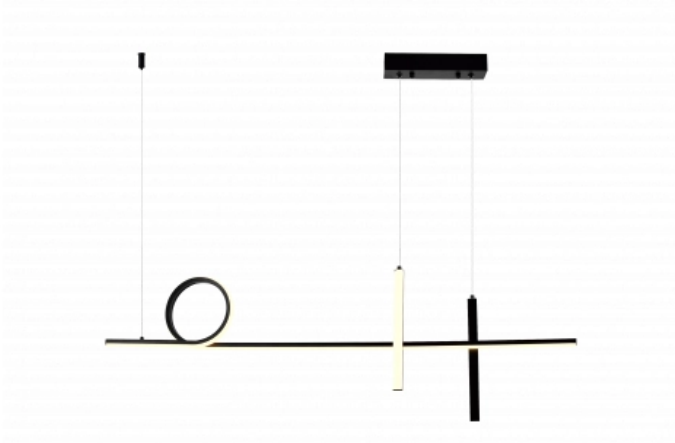

## LED Pendant Lamp 24W Black/White

**Power**    **Light color**

- 24W

Warm white

# Technical Specification

<b>Catalog Number</b>	19064
<b>Brand</b>	Optonica
<b>Product Code</b>	PD24-A4
<b>Power</b>	24W
<b>Energy Consumption</b>	24 kWh/1000h
<b>Input voltage</b>	AC175-265V
<b>Flux</b>	1920 lm
<b>FLUX per watt</b>	80 lm/W
<b>IP</b>	20
<b>Dimmable</b>	No
<b>Correlated Color Temperature</b>	3000K
<b>Light Color</b>	Warm white
<b>EAN Code</b>	3801057190648
<b>Energy Efficiency Label</b>	G
<b>Beam angle</b>	180°
<b>On/Off Cycles</b>	25 000x

<b>Instant On</b>	0.1s
<b>Material</b>	ALU+Silica gel
<b>Operating Frequency</b>	50-60 Hz
<b>Temperature</b>	-20°C / +40°C
<b>Ra ≥</b>	80
<b>Life span</b>	25 000 Hours
<b>Lumen maintenance at end of service life</b>	70%
<b>Size of product</b>	1000mm
<b>Items per pack</b>	1
<b>Items per box</b>	1
<b>Color Of The Shell</b>	Black/White
<b>Warranty</b>	2 Years