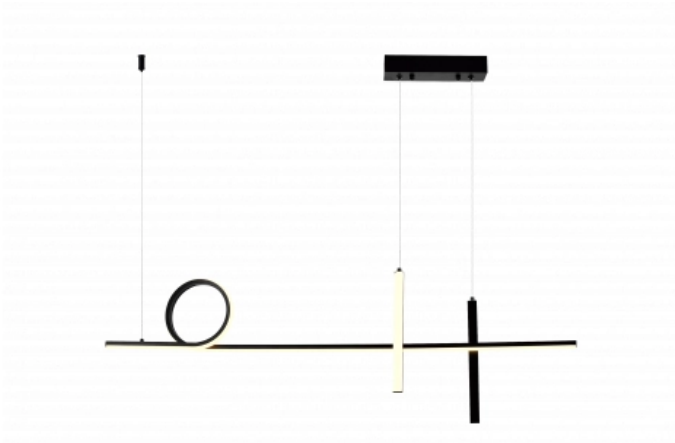

OPTONICA

LED Pendant Lamp 24W Black/White

Power **Light color**

- 24W

Warm white

Stamps

Technical Specification

Catalog Number	19064
Brand	Optonica
Product Code	PD24-A4
Power	24W
Energy Consumption	24 kWh/1000h
Input voltage	AC175-265V
Flux	1920 lm
FLUX per watt	80 lm/W
IP	20
Dimmable	No
Correlated Color Temperature	3000K
Light Color	Warm white
EAN Code	3801057190648
Energy Efficiency Label	G
Beam angle	180°
On/Off Cycles	25 000x

Instant On	0.1s
Material	ALU+Silica gel
Operating Frequency	50-60 Hz
Temperature	-20°C / +40°C
Ra ≥	80
Life span	25 000 Hours
Lumen maintenance at end of service life	70%
Size of product	1000mm
Items per pack	1
Items per box	1
Color Of The Shell	Black/White
Warranty	2 Years