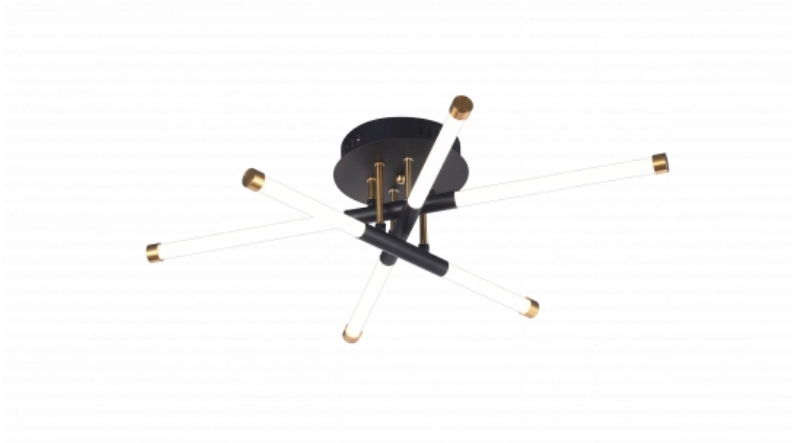

## LED Ceiling Lamp 15W Copper

**Power**   **Light color**

- 15W

Warm white

# Technical Specification

<b>Catalog Number</b>	19070
<b>Brand</b>	Optonica
<b>Product Code</b>	PD15-A4
<b>Power</b>	15W
<b>Energy Consumption</b>	15 kWh/1000h
<b>Input voltage</b>	AC175-265V
<b>Flux</b>	1200 lm
<b>FLUX per watt</b>	80 lm/W
<b>IP</b>	20
<b>Dimmable</b>	No
<b>Correlated Color Temperature</b>	3000K
<b>Light Color</b>	Warm white
<b>EAN Code</b>	3801057190709
<b>Energy Efficiency Label</b>	G
<b>Beam angle</b>	180°
<b>On/Off Cycles</b>	25 000x

<b>Instant On</b>	0.1s
<b>Material</b>	ALU+ACRYLIC
<b>Operating Frequency</b>	50-60 Hz
<b>Temperature</b>	-20°C / +40°C
<b>Ra ≥</b>	80
<b>Life span</b>	25 000 Hours
<b>Lumen maintenance at end of service life</b>	70%
<b>Size of product</b>	Φ700mm
<b>Items per pack</b>	1
<b>Items per box</b>	1
<b>Color Of The Shell</b>	COPPER
<b>Warranty</b>	2 Years