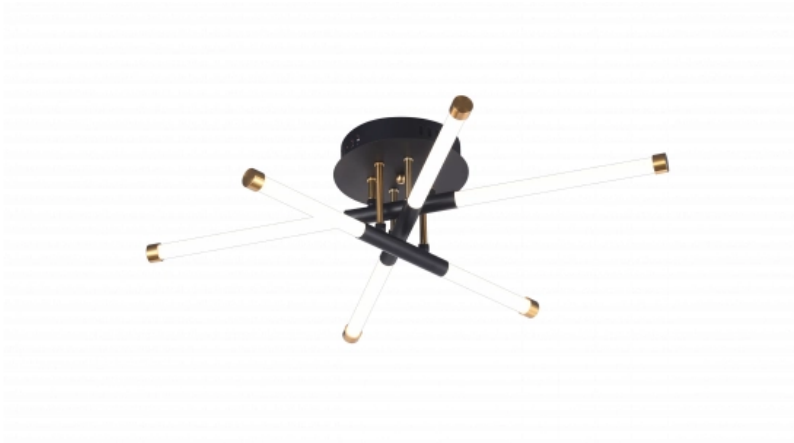

OPTONICA

LED Ceiling Lamp 15W Copper

Power **Light color**

- 15W

Warm white

Stamps

Technical Specification

Catalog Number	19070
Brand	Optonica
Product Code	PD15-A4
Power	15W
Energy Consumption	15 kWh/1000h
Input voltage	AC175-265V
Flux	1200 lm
FLUX per watt	80 lm/W
IP	20
Dimmable	No
Correlated Color Temperature	3000K
Light Color	Warm white
EAN Code	3801057190709
Energy Efficiency Label	G
Beam angle	180°
On/Off Cycles	25 000x

Instant On	0.1s
Material	ALU+ACRYLIC
Operating Frequency	50-60 Hz
Temperature	-20°C / +40°C
Ra ≥	80
Life span	25 000 Hours
Lumen maintenance at end of service life	70%
Size of product	Φ700mm
Items per pack	1
Items per box	1
Color Of The Shell	COPPER
Warranty	2 Years