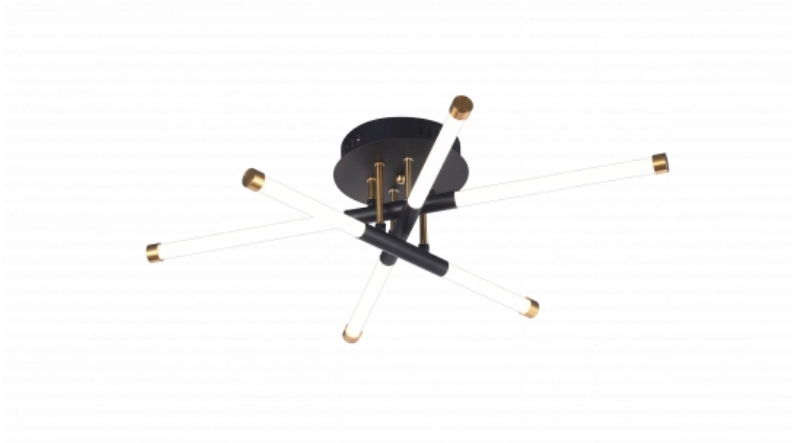

## LED Ceiling Lamp 15W Copper

**Power**    **Light color**

- 15W

Warm white

# Technical Specification

|                                     |               |
|-------------------------------------|---------------|
| <b>Catalog Number</b>               | 19070         |
| <b>Brand</b>                        | Optonica      |
| <b>Product Code</b>                 | PD15-A4       |
| <b>Power</b>                        | 15W           |
| <b>Energy Consumption</b>           | 15 kWh/1000h  |
| <b>Input voltage</b>                | AC175-265V    |
| <b>Flux</b>                         | 1200 lm       |
| <b>FLUX per watt</b>                | 80 lm/W       |
| <b>IP</b>                           | 20            |
| <b>Dimmable</b>                     | No            |
| <b>Correlated Color Temperature</b> | 3000K         |
| <b>Light Color</b>                  | Warm white    |
| <b>EAN Code</b>                     | 3801057190709 |
| <b>Energy Efficiency Label</b>      | G             |
| <b>Beam angle</b>                   | 180°          |
| <b>On/Off Cycles</b>                | 25 000x       |

|   |               |
|---|---------------|
| <b>Instant On</b>                               | 0.1s          |
| <b>Material</b>                                 | ALU+ACRYLIC   |
| <b>Operating Frequency</b>                      | 50-60 Hz      |
| <b>Temperature</b>                              | -20°C / +40°C |
| <b>Ra ≥</b>                                     | 80            |
| <b>Life span</b>                                | 25 000 Hours  |
| <b>Lumen maintenance at end of service life</b> | 70%           |
| <b>Size of product</b>                          | Φ700mm        |
| <b>Items per pack</b>                           | 1             |
| <b>Items per box</b>                            | 1             |
| <b>Color Of The Shell</b>                       | COPPER        |
| <b>Warranty</b>                                 | 2 Years       |