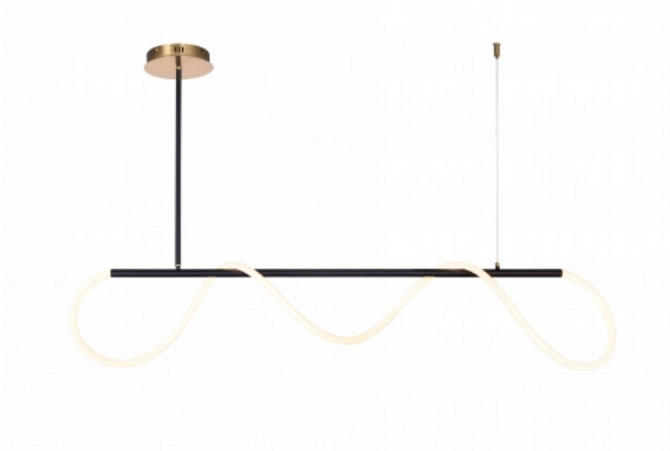

## LED Ceiling Lamp 36W Black

**Power**   **Light color**

- 36W

Warm white

# Technical Specification

<b>Catalog Number</b>	19071
<b>Brand</b>	Optonica
<b>Product Code</b>	PD36-A4
<b>Power</b>	36W
<b>Energy Consumption</b>	36 kWh/1000h
<b>Input voltage</b>	AC175-265V
<b>Flux</b>	2880lm
<b>FLUX per watt</b>	80lm/W
<b>IP</b>	20
<b>Dimmable</b>	No
<b>Correlated Color Temperature</b>	3000K
<b>Light Color</b>	Warm white
<b>EAN Code</b>	3801057190716
<b>Energy Efficiency Label</b>	G
<b>Beam angle</b>	180°
<b>On/Off Cycles</b>	25 000x

<b>Instant On</b>	0.1s
<b>Material</b>	ALU+ACRYLIC
<b>Operating Frequency</b>	50-60 Hz
<b>Life span</b>	25 000 Hours
<b>Lumen maintenance at end of service life</b>	70%
<b>Size of product</b>	1000x900mm
<b>Items per box</b>	1
<b>Color Of The Shell</b>	Black
<b>Warranty</b>	2 Years