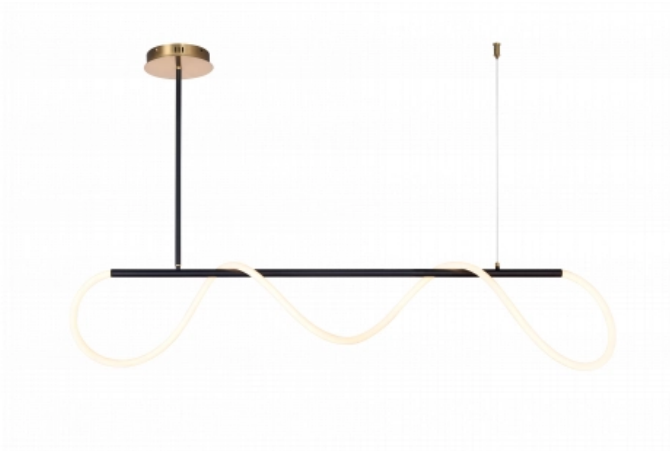

OPTONICA

LED Ceiling Lamp 36W Black

Power **Light color**

- 36W

Warm white

Stamps

Technical Specification

Catalog Number	19071
Brand	Optonica
Product Code	PD36-A4
Power	36W
Energy Consumption	36 kWh/1000h
Input voltage	AC175-265V
Flux	2880lm
FLUX per watt	80lm/W
IP	20
Dimmable	No
Correlated Color Temperature	3000K
Light Color	Warm white
EAN Code	3801057190716
Energy Efficiency Label	G
Beam angle	180°
On/Off Cycles	25 000x

Instant On	0.1s
Material	ALU+ACRYLIC
Operating Frequency	50-60 Hz
Life span	25 000 Hours
Lumen maintenance at end of service life	70%
Size of product	1000x900mm
Items per box	1
Color Of The Shell	Black
Warranty	2 Years