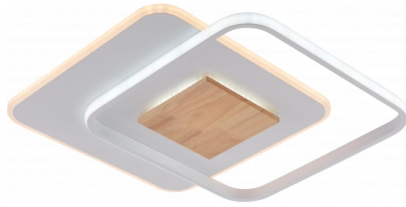

OPTONICA

LED Ceiling Lamp
CCT 60W
White+Wood
Dimmable + Remote Control

Power **Light color**

- 60W 
CCT

Stamps

Technical Specification

Catalog Number	19013
Brand	Optonica
Product Code	PD60-A3
Power	60W
Energy Consumption	60 kWh/1000h
Input voltage	AC220-240V
Flux	5180 lm
FLUX per watt	86 lm/W
IP	20
Dimmable	Yes
Correlated Color Temperature	3000K-6000K
Light Color	CCT
EAN Code	3801057190136
Energy Efficiency Label	F

Beam angle	180°
On/Off Cycles	25 000x
Instant On	0.1s
Material	Iron + ALU + PS + Wood
Operating Frequency	50-60 Hz
Temperature	-20°C / +40°C
Ra ≥	80
Life span	25 000 Hours
Lumen maintenance at end of service life	70%
Size of product	450x450x45 mm
Items per pack	1
Items per box	5
Color Of The Shell	White + Wood
Gross weight	2,440 kg
Net weight	1,750 kg
Warranty	2 Years