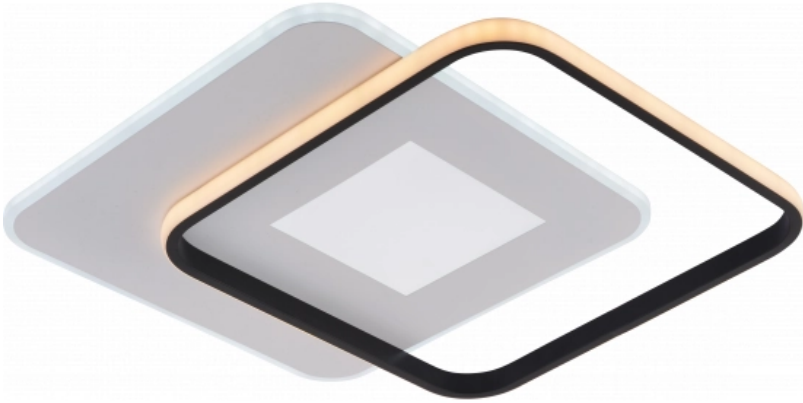

# OPTONICA

**LED Ceiling Lamp**  
**CCT 60W**  
**White+Black**  
**Dimmable + Remote Control**

**Power**   **Light color**

- 60W
-   
CCT

**Stamps**

## Technical Specification

<b>Catalog Number</b>	19010
<b>Brand</b>	Optonica
<b>Product Code</b>	PD60-A3
<b>Power</b>	60W
<b>Energy Consumption</b>	60 kWh/1000h
<b>Input voltage</b>	AC220-240V
<b>Flux</b>	4800 lm
<b>FLUX per watt</b>	80 lm/W
<b>IP</b>	20
<b>Dimmable</b>	Yes
<b>Correlated Color Temperature</b>	3000K-6000K
<b>Light Color</b>	CCT
<b>EAN Code</b>	3801057190105
<b>Energy Efficiency Label</b>	G

<b>Beam angle</b>	180°
<b>On/Off Cycles</b>	25 000x
<b>Instant On</b>	0.1s
<b>Material</b>	Iron + ALU + PS
<b>Operating Frequency</b>	50-60 Hz
<b>Temperature</b>	-20°C / +40°C
<b>Ra ≥</b>	80
<b>Life span</b>	25 000 Hours
<b>Lumen maintenance at end of service life</b>	70%
<b>Size of product</b>	450x450x45 mm
<b>Items per pack</b>	1
<b>Items per box</b>	5
<b>Color Of The Shell</b>	White + Black
<b>Remote Control</b>	Yes
<b>Gross weight</b>	2,500 kg
<b>Net weight</b>	1,800 kg
<b>Warranty</b>	2 Years