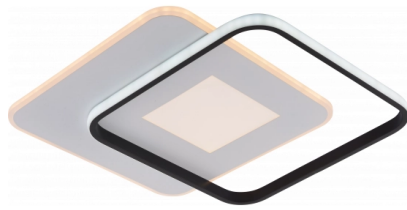

OPTONICA

LED Ceiling Lamp
CCT 60W
White+Black
Dimmable + Remote Control

Power **Light color**

- 60W 
CCT

Stamps

Technical Specification

Catalog Number	19010
Brand	Optonica
Product Code	PD60-A3
Power	60W
Energy Consumption	60 kWh/1000h
Input voltage	AC220-240V
Flux	4800 lm
FLUX per watt	80 lm/W
IP	20
Dimmable	Yes
Correlated Color Temperature	3000K-6000K
Light Color	CCT
EAN Code	3801057190105
Energy Efficiency Label	G

Beam angle	180°
On/Off Cycles	25 000x
Instant On	0.1s
Material	Iron + ALU + PS
Operating Frequency	50-60 Hz
Temperature	-20°C / +40°C
Ra ≥	80
Life span	25 000 Hours
Lumen maintenance at end of service life	70%
Size of product	450x450x45 mm
Items per pack	1
Items per box	5
Color Of The Shell	White + Black
Remote Control	Yes
Gross weight	2,500 kg
Net weight	1,800 kg
Warranty	2 Years