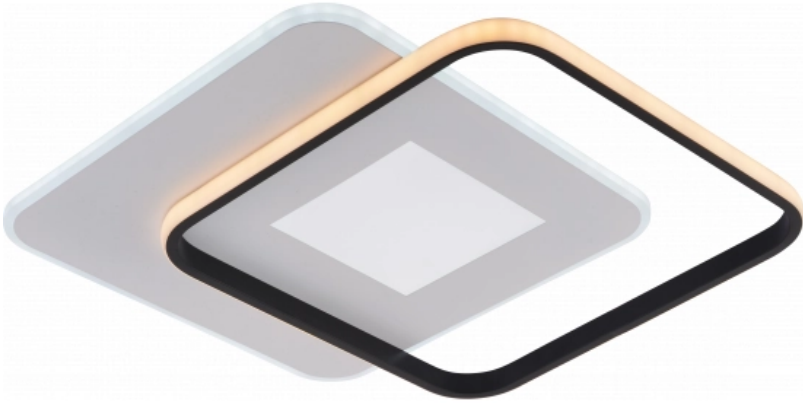

OPTONICA

LED Ceiling Lamp

CCT 60W

White+Black

Dimmable + Remote Control

Power Light color

• 60W

CCT

Stamps

Technical Specification

Catalog Number	19010
Brand	Optonica
Product Code	PD60-A3
Power	60W
Energy Consumption	60 kWh/1000h
Input voltage	AC220-240V
Flux	4800 lm
FLUX per watt	80 lm/W
IP	20
Dimmable	Yes
Correlated Color Temperature	3000K-6000K
Light Color	CCT
EAN Code	3801057190105
Energy Efficiency Label	G

Beam angle	180°
On/Off Cycles	25 000x
Instant On	0.1s
Material	Iron + ALU + PS
Operating Frequency	50-60 Hz
Temperature	-20°C / +40°C
Ra ≥	80
Life span	25 000 Hours
Lumen maintenance at end of service life	70%
Size of product	450x450x45 mm
Items per pack	1
Items per box	5
Color Of The Shell	White + Black
Remote Control	Yes
Gross weight	2,500 kg
Net weight	1,800 kg
Warranty	2 Years