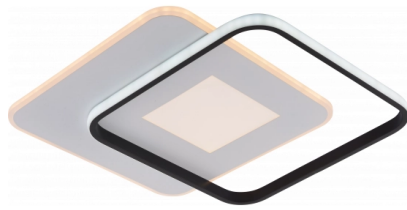

# OPTONICA

**LED Ceiling Lamp**  
**CCT 60W**  
**White+Black**  
**Dimmable + Remote Control**

**Power**   **Light color**

- 60W
-   
CCT

**Stamps**

<b>Beam angle</b>	180°
<b>On/Off Cycles</b>	25 000x
<b>Instant On</b>	0.1s
<b>Material</b>	Iron + ALU + PS
<b>Operating Frequency</b>	50-60 Hz
<b>Temperature</b>	-20°C / +40°C
<b>Ra ≥</b>	80
<b>Life span</b>	25 000 Hours
<b>Lumen maintenance at end of service life</b>	70%
<b>Size of product</b>	450x450x45 mm
<b>Items per pack</b>	1
<b>Items per box</b>	5
<b>Color Of The Shell</b>	White + Black
<b>Remote Control</b>	Yes
<b>Gross weight</b>	2,500 kg
<b>Net weight</b>	1,800 kg
<b>Warranty</b>	2 Years