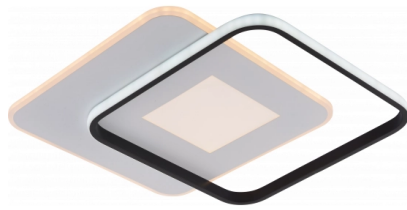

OPTONICA

LED Ceiling Lamp

CCT 60W

White+Black

Dimmable + Remote Control

Power Light color

• 60W

CCT

Stamps

Technical Specification

Catalog Number	19010
Brand	Optonica
Product Code	PD60-A3
Power	60W
Energy Consumption	60 kWh/1000h
Input voltage	AC220-240V
Flux	4800 lm
FLUX per watt	80 lm/W
IP	20
Dimmable	Yes
Correlated Color Temperature	3000K-6000K
Light Color	CCT
EAN Code	3801057190105
Energy Efficiency Label	G

Beam angle	180°
On/Off Cycles	25 000x
Instant On	0.1s
Material	Iron + ALU + PS
Operating Frequency	50-60 Hz
Temperature	-20°C / +40°C
Ra ≥	80
Life span	25 000 Hours
Lumen maintenance at end of service life	70%
Size of product	450x450x45 mm
Items per pack	1
Items per box	5
Color Of The Shell	White + Black
Remote Control	Yes
Gross weight	2,500 kg
Net weight	1,800 kg
Warranty	2 Years