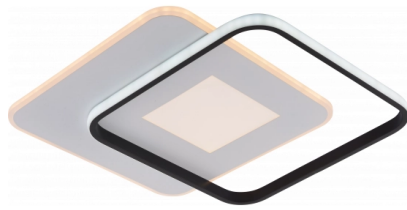

OPTONICA

LED Ceiling Lamp
CCT 60W
White+Black
Dimmable + Remote Control

Power **Light color**

- 60W
- 
CCT

Stamps

Technical Specification

Catalog Number	19010
Brand	Optonica
Product Code	PD60-A3
Power	60W
Energy Consumption	60 kWh/1000h
Input voltage	AC220-240V
Flux	4800 lm
FLUX per watt	80 lm/W
IP	20
Dimmable	Yes
Correlated Color Temperature	3000K-6000K
Light Color	CCT
EAN Code	3801057190105
Energy Efficiency Label	G

Beam angle	180°
On/Off Cycles	25 000x
Instant On	0.1s
Material	Iron + ALU + PS
Operating Frequency	50-60 Hz
Temperature	-20°C / +40°C
Ra ≥	80
Life span	25 000 Hours
Lumen maintenance at end of service life	70%
Size of product	450x450x45 mm
Items per pack	1
Items per box	5
Color Of The Shell	White + Black
Gross weight	2,500 kg
Net weight	1,800 kg
Warranty	2 Years