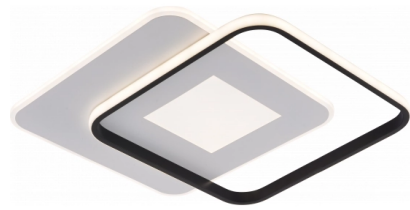

# OPTONICA

**LED Ceiling Lamp**  
**CCT 60W**  
**White+Black**  
**Dimmable + Remote Control**

**Power**   **Light color**

- 60W
-   
CCT

**Stamps**

<b>Beam angle</b>	180°
<b>On/Off Cycles</b>	25 000x
<b>Instant On</b>	0.1s
<b>Material</b>	Iron + ALU + PS
<b>Operating Frequency</b>	50-60 Hz
<b>Temperature</b>	-20°C / +40°C
<b>Ra ≥</b>	80
<b>Life span</b>	25 000 Hours
<b>Lumen maintenance at end of service life</b>	70%
<b>Size of product</b>	450x450x45 mm
<b>Items per pack</b>	1
<b>Items per box</b>	5
<b>Color Of The Shell</b>	White + Black
<b>Remote Control</b>	Yes
<b>Gross weight</b>	2,500 kg
<b>Net weight</b>	1,800 kg
<b>Warranty</b>	2 Years