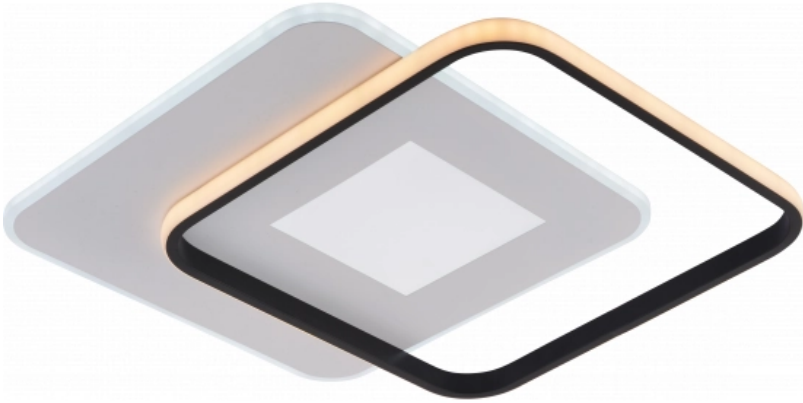

OPTONICA

LED Ceiling Lamp
CCT 60W
White+Black
Dimmable + Remote Control

Power **Light color**

- 60W
- 
CCT

Stamps

Technical Specification

Catalog Number	19010
Brand	Optonica
Product Code	PD60-A3
Power	60W
Energy Consumption	60 kWh/1000h
Input voltage	AC220-240V
Flux	4800 lm
FLUX per watt	80 lm/W
IP	20
Dimmable	Yes
Correlated Color Temperature	3000K-6000K
Light Color	CCT
EAN Code	3801057190105
Energy Efficiency Label	G

Beam angle	180°
On/Off Cycles	25 000x
Instant On	0.1s
Material	Iron + ALU + PS
Operating Frequency	50-60 Hz
Temperature	-20°C / +40°C
Ra ≥	80
Life span	25 000 Hours
Lumen maintenance at end of service life	70%
Size of product	450x450x45 mm
Items per pack	1
Items per box	5
Color Of The Shell	White + Black
Gross weight	2,500 kg
Net weight	1,800 kg
Warranty	2 Years