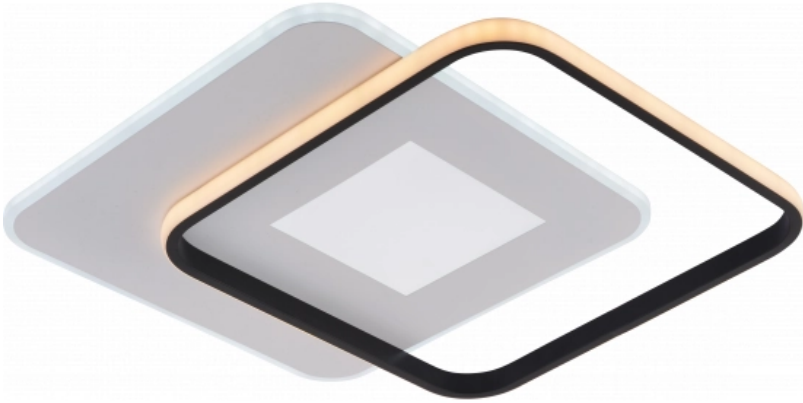

OPTONICA

LED Ceiling Lamp
CCT 60W
White+Black
Dimmable + Remote Control

Power **Light color**

- 60W 
CCT

Stamps

Technical Specification

Catalog Number	19010
Brand	Optonica
Product Code	PD60-A3
Power	60W
Energy Consumption	60 kWh/1000h
Input voltage	AC220-240V
Flux	4800 lm
FLUX per watt	80 lm/W
IP	20
Dimmable	Yes
Correlated Color Temperature	3000K-6000K
Light Color	CCT
EAN Code	3801057190105
Energy Efficiency Label	G

Beam angle	180°
On/Off Cycles	25 000x
Instant On	0.1s
Material	Iron + ALU + PS
Operating Frequency	50-60 Hz
Temperature	-20°C / +40°C
Ra ≥	80
Life span	25 000 Hours
Lumen maintenance at end of service life	70%
Size of product	450x450x45 mm
Items per pack	1
Items per box	5
Color Of The Shell	White + Black
Remote Control	Yes
Gross weight	2,500 kg
Net weight	1,800 kg
Warranty	2 Years