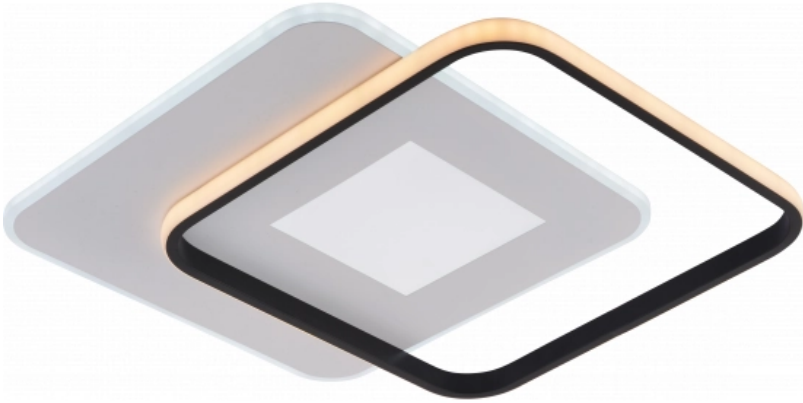

OPTONICA

LED Ceiling Lamp

CCT 60W

White+Black

Dimmable + Remote Control

Power Light color

• 60W

CCT

Stamps

Technical Specification

Catalog Number	19010
Brand	Optonica
Product Code	PD60-A3
Power	60W
Energy Consumption	60 kWh/1000h
Input voltage	AC220-240V
Flux	4800 lm
FLUX per watt	80 lm/W
IP	20
Dimmable	Yes
Correlated Color Temperature	3000K-6000K
Light Color	CCT
EAN Code	3801057190105
Energy Efficiency Label	G

Beam angle	180°
On/Off Cycles	25 000x
Instant On	0.1s
Material	Iron + ALU + PS
Operating Frequency	50-60 Hz
Temperature	-20°C / +40°C
Ra ≥	80
Life span	25 000 Hours
Lumen maintenance at end of service life	70%
Size of product	450x450x45 mm
Items per pack	1
Items per box	5
Color Of The Shell	White + Black
Warranty	2 Years