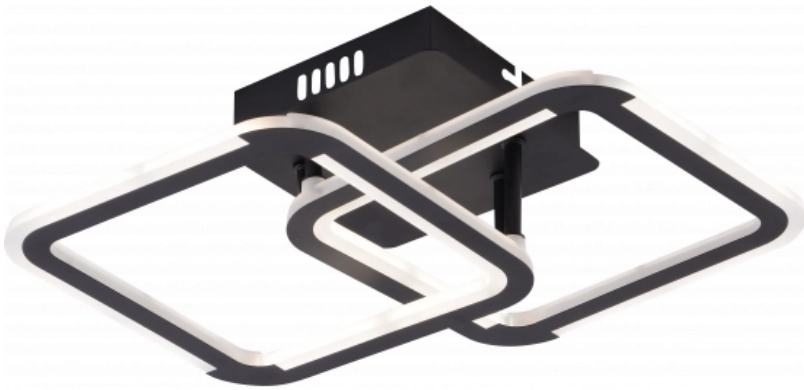

OPTONICA

LED Ceiling Lamp CCT 30W Black Dimmable + Remote Control

Power   **Light color**

- 30W
  CCT

Stamps