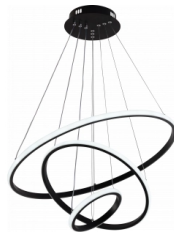

## LED Pendant Lamp CCT 78W Black Dimmable + Remote Control

**Power**   **Light color**

• 78W

CCT

**Stamps**

<b>Beam angle</b>	180°
<b>On/Off Cycles</b>	25 000x
<b>Instant On</b>	0.1s
<b>Material</b>	Iron + Silicone
<b>Operating Frequency</b>	50-60 Hz
<b>Temperature</b>	-20°C / +40°C
<b>Ra ≥</b>	80
<b>Life span</b>	25 000 Hours
<b>Lumen maintenance at end of service life</b>	70%
<b>Size of product</b>	Ø200,Ø400,Ø600x1000 mm
<b>Items per pack</b>	1
<b>Items per box</b>	5
<b>Color Of The Shell</b>	Black
<b>Warranty</b>	2 Years