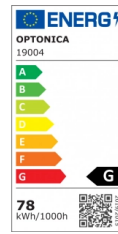

Technical Specification

Catalog Number	19004
Brand	Optonica
Product Code	PD78-A3
Power	78W
Energy Consumption	78 kwh/1000h
Input voltage	AC220-240V
Flux	4480lm
FLUX per watt	57 lm/W
IP	20
Dimmable	Yes
Correlated Color Temperature	3000K-6000K
Light Color	CCT
EAN Code	3801057190044
Energy Efficiency Label	G