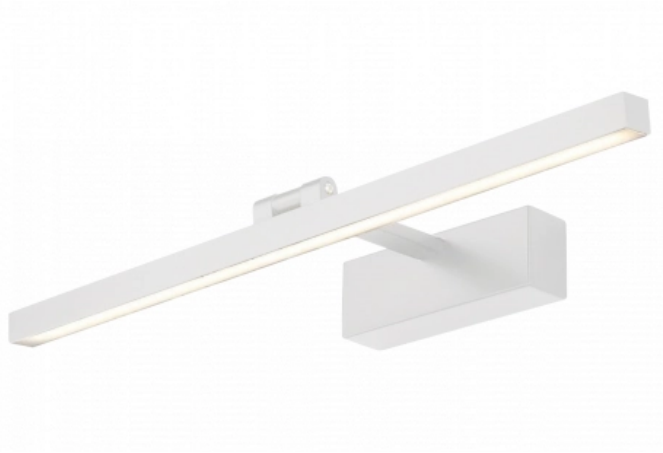

OPTONICA

LED Mirror/Wall Light 14W - White Body

Power **Light color**

• 14W

Neutral white

Stamps

Technical Specification

Catalog Number	7551
Brand	Optonica
Product Code	WL15-A1
Power	14W
Energy Consumption	14 kWh/1000h
Input voltage	AC220-240V
Flux	910 lm
FLUX per watt	65lm/W
IP	20
Dimmable	No
Correlated Color Temperature	4000K
Light Color	Neutral white
Wattage Equivalent	71W
EAN Code	3800156675513
Energy Efficiency Label	G
Beam angle	120°

On/Off Cycles	25 000x
Instant On	0.1s
Material	Aluminium
Operating Frequency	50-60 Hz
Temperature	-20°C / +40°C
Ra ≥	80
Life span	25 000 Hours
Body Color	White
Mount Type	Wall Installation
Lumen maintenance at end of service life	70%
Size of product	595mm
Size of package	618x220x60mm
Items per pack	1
Items per box	10
Gross weight	0,760 kg
Net weight	0,555 kg
Warranty	2 Years