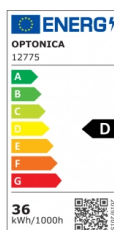

OPTONICA

LED Backlit Panel 36W 120x30 with Driver

Power   **Light color**

- 36W

Neutral white

Stamps