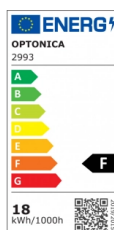

OPTONICA

LED Backlit Surface Mini Square Panel

Power **Light color**

- 18W

White light

Stamps

Technical Specification

Catalog Number	2993
Brand	Optonica
Product Code	DL18-B1
Power	18W
Energy Consumption	18 kWh/1000h
Input voltage	AC85-265V
Flux	1350 lm
FLUX per watt	75lm/W
IP	20
Dimmable	No
Correlated Color Temperature	6000K
Light Color	White light
EAN Code	3800156629936
Energy Efficiency Label	F
Beam angle	120°
On/Off Cycles	25 000x

Instant On	0.1s
Operating Frequency	50-60 Hz
Temperature	-20°C / +40°C
Ra ≥	80
Life span	25 000 Hours
Lumen maintenance at end of service life	70%
Size of product	210x210x28mm
Size of package	22.5x3.5x22.5cm
Size of Box	46x37.5x24cm
Items per pack	1
Items per box	20
Material	Aluminium
Gross weight	0,321 kg
Net weight	0,256 kg
Warranty	2 Years