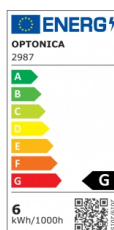

OPTONICA

LED Backlit Surface Mini Square Panel

Power Light color

- 6W

White light

Stamps

Technical Specification

Catalog Number	2987
Brand	Optonica
Product Code	DL6-B1
Power	6W
Energy Consumption	6 kWh/1000h
Input voltage	AC85-265V
Flux	360 lm
FLUX per watt	60lm/W
IP	20
Dimmable	No
Correlated Color Temperature	6000K
Light Color	White light
EAN Code	3800156629875
Energy Efficiency Label	G
Beam angle	120°
On/Off Cycles	25 000x

Instant On	0.1s
Operating Frequency	50-60 Hz
Temperature	-20°C / +40°C
Ra ≥	80
Life span	25 000 Hours
Lumen maintenance at end of service life	70%
Size of product	120x120x32mm
Size of package	13.5x3.8x13.5cm
Size of Box	40.5x28x43cm
Items per pack	1
Items per box	40
Material	Aluminium
Gross weight	0,136 kg
Net weight	0,107 kg
Warranty	2 Years