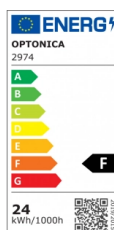

OPTONICA

LED Backlit Slim Mini Square Panel

Power **Light color**

- 24W

Warm white

Stamps

Technical Specification

Catalog Number	2974
Brand	Optonica
Product Code	DL24-B1
Power	24W
Energy Consumption	24 kWh/1000h
Input voltage	AC85-265V
Flux	1920 lm
FLUX per watt	80 lm/W
IP	20
Dimmable	No
Correlated Color Temperature	2700K
Light Color	Warm white
EAN Code	3800156629745
Energy Efficiency Label	F
Beam angle	120°
Hole Size	280x280mm

On/Off Cycles	25 000x
Instant On	0.1s
Operating Frequency	50-60 Hz
Temperature	-20°C / +40°C
Ra ≥	80
Life span	25 000 Hours
Body Color	White
Lumen maintenance at end of service life	70%
Size of product	300x300x24mm
Size of package	32.5x3x30.5cm
Size of Box	33.5x32x32cm
Items per pack	1
Items per box	10
Material	Aluminium
Gross weight	0,477 kg
Net weight	0,368 kg
Warranty	2 Years