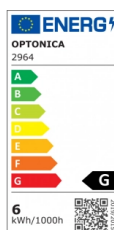

OPTONICA

LED Backlit Slim Mini Square Panel

Power **Light color**

- 6W

Neutral white

Stamps

Technical Specification

Catalog Number	2964
Brand	Optonica
Product Code	DL6-B1
Power	6W
Energy Consumption	6 kWh/1000h
Input voltage	AC85-265V
Flux	360 lm
FLUX per watt	60lm/W
IP	20
Dimmable	No
Correlated Color Temperature	4500K
Light Color	Neutral white
EAN Code	3800156629646
Energy Efficiency Label	G
Beam angle	120°
Hole Size	105x105mm

On/Off Cycles	25 000x
Instant On	0.1s
Operating Frequency	50-60 Hz
Temperature	-20°C / +40°C
Ra ≥	80
Life span	25 000 Hours
Body Color	White
Lumen maintenance at end of service life	70%
Size of product	120x120x24mm
Size of package	14.5x2.8x12.5cm
Size of Box	30x30x40cm
Items per pack	1
Items per box	60
Material	Aluminium
Gross weight	0,105 kg
Net weight	0,077 kg
Warranty	2 Years